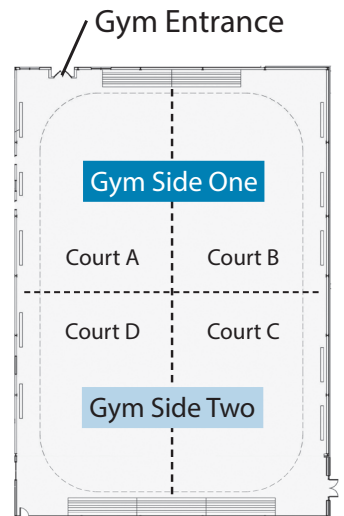

OPEN GYM SCHEDULE

Winter 2025

	SUNDAY				MONDAY				TUESDAY				WEDNESDAY				THURSDAY				FRIDAY				SATURDAY						
	SIDE 1		SIDE 2		SIDE 1		SIDE 2		SIDE 1		SIDE 2		SIDE 1		SIDE 2		SIDE 1		SIDE 2		SIDE 1		SIDE 2		SIDE 1		SIDE 2				
	A	B	C	D	A	B	C	D	A	B	C	D	A	B	C	D	A	B	C	D	A	B	C	D	A	B	C	D	A	B	C
5:30 am																															
6:00 am																															
6:30 am																															
7:00 am																															
7:30 am																															
8:00 am																															
8:30 am																															
9:00 am																															
9:30 am																															
10:00 am																															
10:30 am																															
11:00 am																															
11:30 am																															
12:00 pm																															
12:30 pm																															
1:00 pm																															
1:30 pm																															
2:00 pm																															
2:30 pm																															
3:00 pm																															
3:30 pm																															
4:00 pm																															
4:30 pm																															
5:00 pm																															
5:30 pm																															
6:00 pm	BUILDING CLOSSES AT 6 PM																														
6:30 pm																															
7:00 pm																															
7:30 pm																															
8:00 pm																															
8:30 pm																															

BUILDING CLOSSES AT 9 PM

BUILDING CLOSSES AT 6 PM

KEY:

- RED = Adult Pick-up basketball (18+)**
- Purple = Preschool**
- Turquoise = Rental or Reserved**
- Green = Pickleball**
- Orange = J-Kids**

Schedule is subject to change